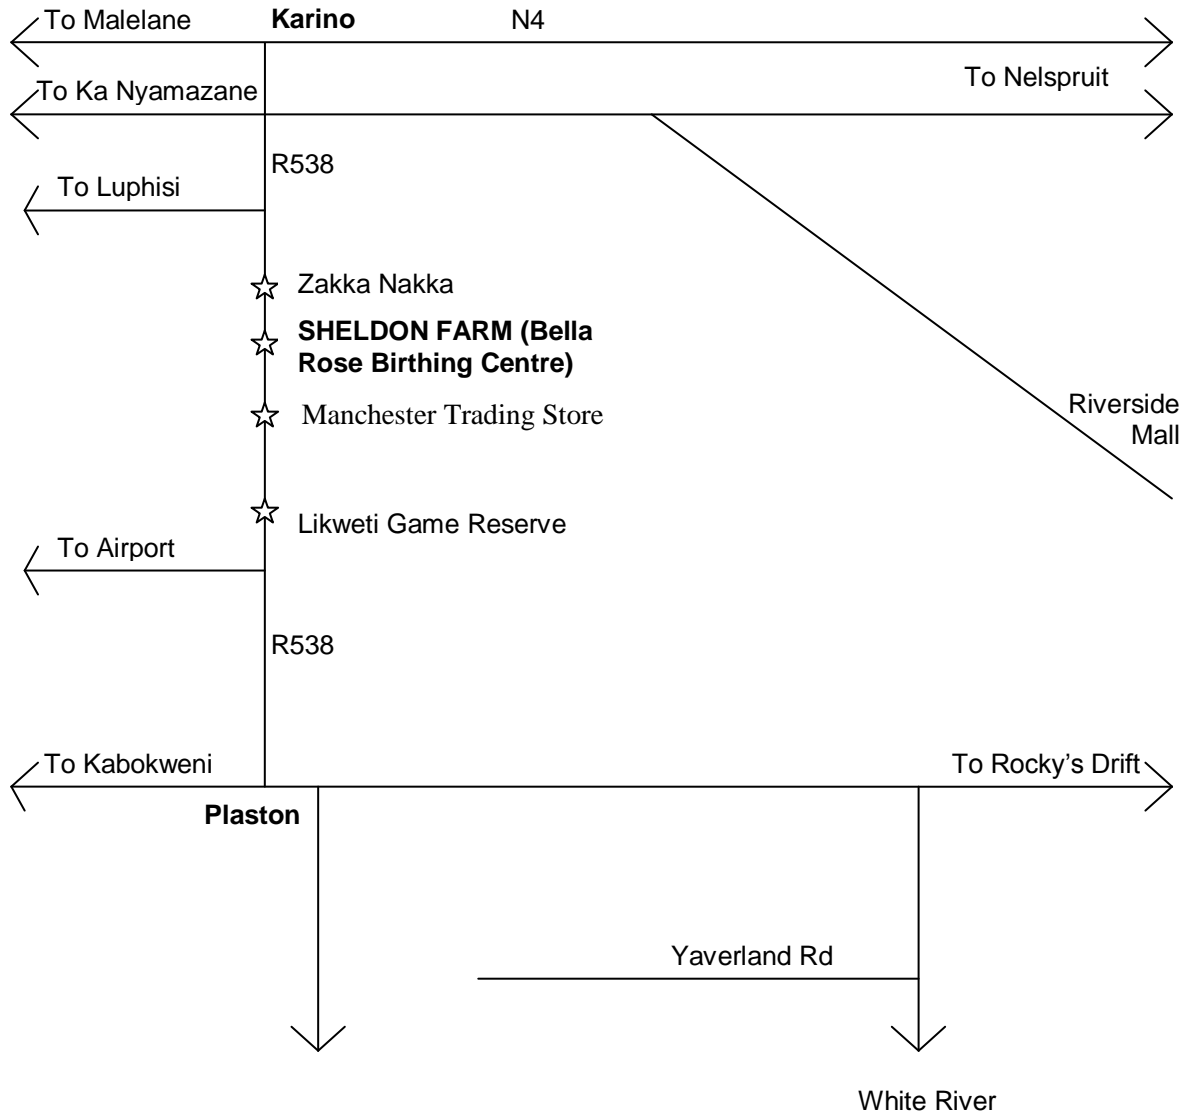

# Bella Rose Birthing Centre

GPS Co-Ordinates: S 25° 24.806' E 31° 05.412'

Directions from Nelspruit	Directions from White River
<ul style="list-style-type: none"> <li>• Travel on N4 towards Malelane</li> <li>• Take R538 to Kruger Int Airport approx 10km outside Nelspruit</li> <li>• Go straight over 4-Way Stop</li> <li>• Sheldon Farm is on the left hand just after Zakka Nakka, approx 5Km after 4 way stop</li> <li>• Call 083 445-4565 or 083 445-0376 when at the gate for access</li> </ul>	<ul style="list-style-type: none"> <li>• Follow signs out White River to Kruger Mpumalanga Int. Airport</li> <li>• At Plaston Stop street turn right towards airport on R538</li> <li>• Pass straight through traffic circle at airport turnoff</li> <li>• Sheldon Farm is on the right 4km from the traffic circle</li> <li>• Call 083 445-4565 or 083 445-0376 when at the gate for access</li> </ul>